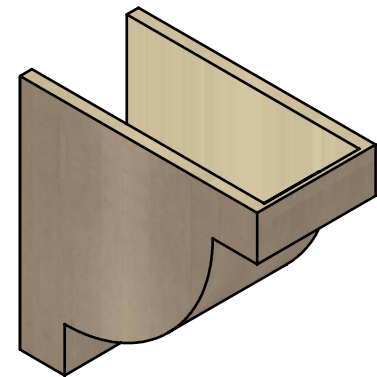

# ITEM NUMBER: CORU10X20X20ALPRCPR

10"W X 20"D X 20"H SERIES 1 CLASSIC ALPINE ROUGH CEDAR TIMBERTHANE  
FAUX WOOD CORBEL, PRIMED

**SIDE PROFILE**

**FRONT PROFILE**

**ISOMETRIC**

EKENA MILLWORK  
2300 WEST MAIN ST.  
CLARKSVILLE, TX 75426  
TOLL FREE: 866-607-0453  
WWW.EKENAMILLWORK.COM

NOTES

1. INSTALLATION TO BE COMPLETED IN ACCORDANCE WITH MANUFACTURER'S SPECIFICATIONS.
2. DRAWING MAY NOT BE TO SCALE
3. THIS DRAWING IS INTENDED FOR DESIGN AND PLANNING PURPOSES ONLY.
4. ALL INFORMATION CONTAINED HEREIN WAS CURRENT AT THE TIME OF DEVELOPMENT BUT MUST BE REVIEWED AND APPROVED BY THE PRODUCT MANUFACTURER TO BE CONSIDERED ACCURATE.
5. TIMBERTHANE ARCHITECTURAL PRODUCTS ARE MADE FROM HIGH DENSITY URETHANE AND COME FACTORY PRIMED