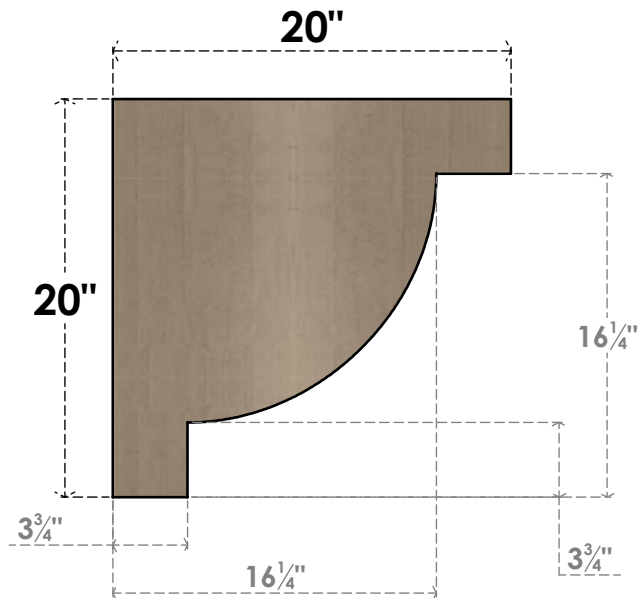

# ITEM NUMBER: CORU10X20X20ALPRCPR

10"W X 20"D X 20"H SERIES 1 CLASSIC ALPINE ROUGH CEDAR TIMBERTHANE  
FAUX WOOD CORBEL, PRIMED

**SIDE PROFILE**

**FRONT PROFILE**

**ISOMETRIC**

EKENA MILLWORK  
2300 WEST MAIN ST.  
CLARKSVILLE, TX 75426  
TOLL FREE: 866-607-0453  
WWW.EKENAMILLWORK.COM

NOTES

1. INSTALLATION TO BE COMPLETED IN ACCORDANCE WITH MANUFACTURER'S SPECIFICATIONS.
2. DRAWING MAY NOT BE TO SCALE
3. THIS DRAWING IS INTENDED FOR DESIGN AND PLANNING PURPOSES ONLY.
4. ALL INFORMATION CONTAINED HEREIN WAS CURRENT AT THE TIME OF DEVELOPMENT BUT MUST BE REVIEWED AND APPROVED BY THE PRODUCT MANUFACTURER TO BE CONSIDERED ACCURATE.
5. TIMBERTHANE ARCHITECTURAL PRODUCTS ARE MADE FROM HIGH DENSITY URETHANE AND COME FACTORY PRIMED