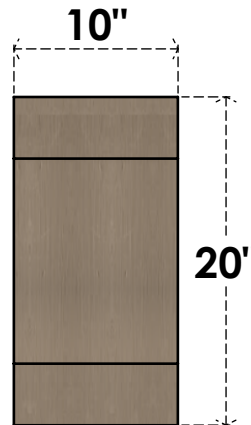

# ITEM NUMBER: CORU10X20X20ALPRCPR

10"W X 20"D X 20"H SERIES 1 CLASSIC ALPINE ROUGH CEDAR TIMBERTHANE  
FAUX WOOD CORBEL, PRIMED

**SIDE PROFILE**

**FRONT PROFILE**

**ISOMETRIC**

EKENA MILLWORK  
2300 WEST MAIN ST.  
CLARKSVILLE, TX 75426  
TOLL FREE: 866-607-0453  
WWW.EKENAMILLWORK.COM

NOTES

1. INSTALLATION TO BE COMPLETED IN ACCORDANCE WITH MANUFACTURER'S SPECIFICATIONS.
2. DRAWING MAY NOT BE TO SCALE
3. THIS DRAWING IS INTENDED FOR DESIGN AND PLANNING PURPOSES ONLY.
4. ALL INFORMATION CONTAINED HEREIN WAS CURRENT AT THE TIME OF DEVELOPMENT BUT MUST BE REVIEWED AND APPROVED BY THE PRODUCT MANUFACTURER TO BE CONSIDERED ACCURATE.
5. TIMBERTHANE ARCHITECTURAL PRODUCTS ARE MADE FROM HIGH DENSITY URETHANE AND COME FACTORY PRIMED